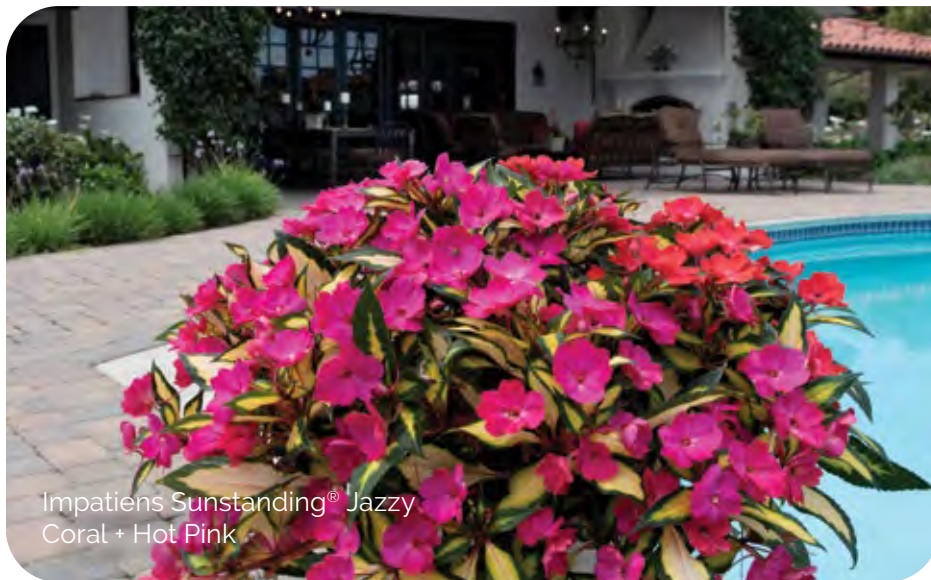

Impatiens Sunstanding® Jazzy
Coral + Hot Pink

Jazzy varieties add dramatic flair to the program with a bright tropical look. With intense neon-colored flowers on top of brilliant lemon-lime variegated foliage, these are showstoppers on the retail bench and in large combination containers. The decorative foliage of Jazzy varieties works equally well as an ornamental addition to combos, but with the added bonus of vibrant flowers throughout the summer.