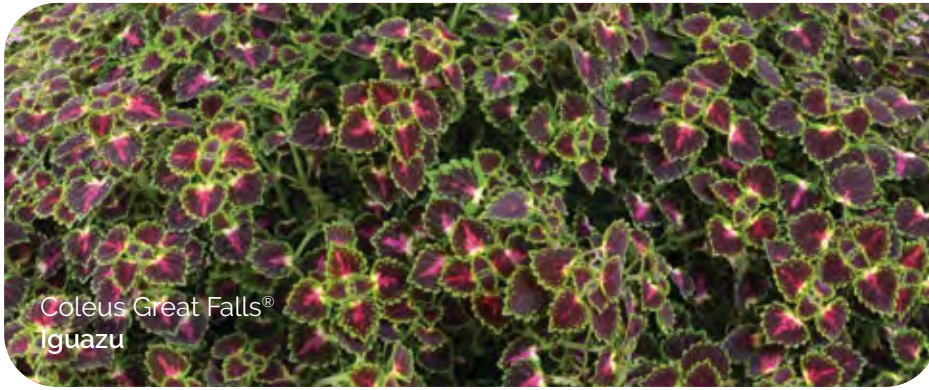

Great Falls® coleus are the perfect addition for mixed containers and hanging baskets, in both sun and shade. The structure of these plants provides a great chassis for other annuals to blend with for a perfect balance of flowers and foliage. All varieties are mutations of one another, making them perfectly uniform across the series.