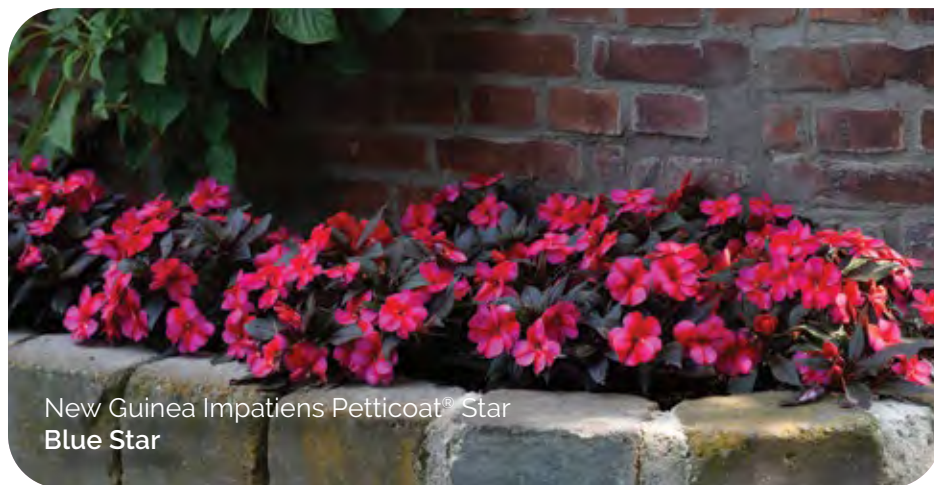

New Guinea Impatiens Petticoat® Star
Blue Star

The Petticoat® series is an early flowering, uniform series with medium flower size and medium vigor. Petticoat® Star varieties offer a novelty flower pattern that adds excitement to this predictable program. The bronze foliage is a dynamic contrast to the bicolor flowers.