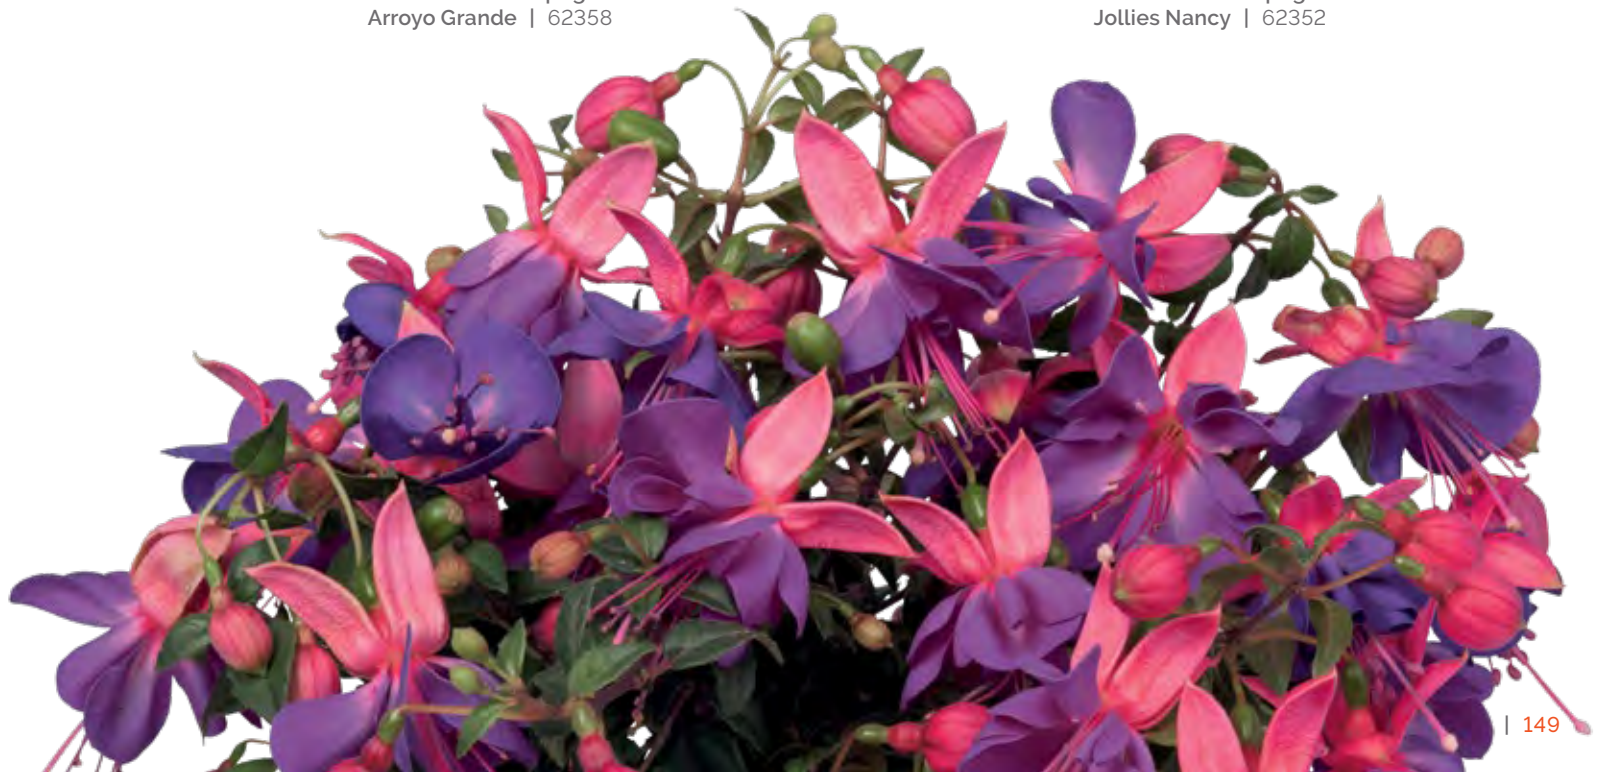

Similar to Arêtes, Arêtes Upright has less growing maintenance due to its upright habit; there is no need to space! Great for mass plantings in quarts all the way up to 1.5 gallon planters and containers. Fuchsia Arêtes Upright has great branching and very floriferous.