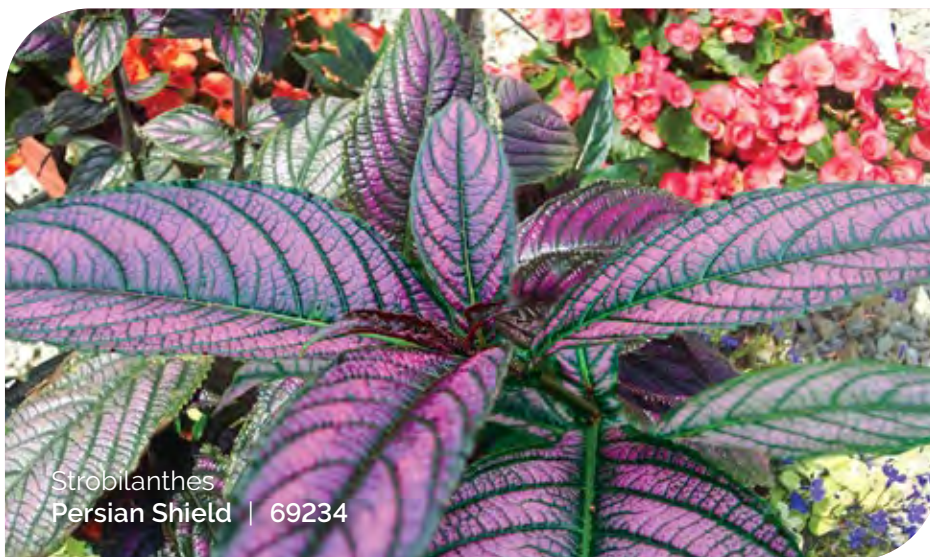

Strobilanthes | Persian Shield

Strobilanthes
Persian Shield | 69234

The shade-loving Persian Shield showcases shimmering purple foliage, adding depth and texture to retail displays and landscapes.

Strobilanthes | Persian Shield

Status	Variety	Code	Vigor	Habit	Earliness	Daylength Neutral Y/N	Production Farm
	Persian Shield	69234	V	Upright	Mid	N	GUA