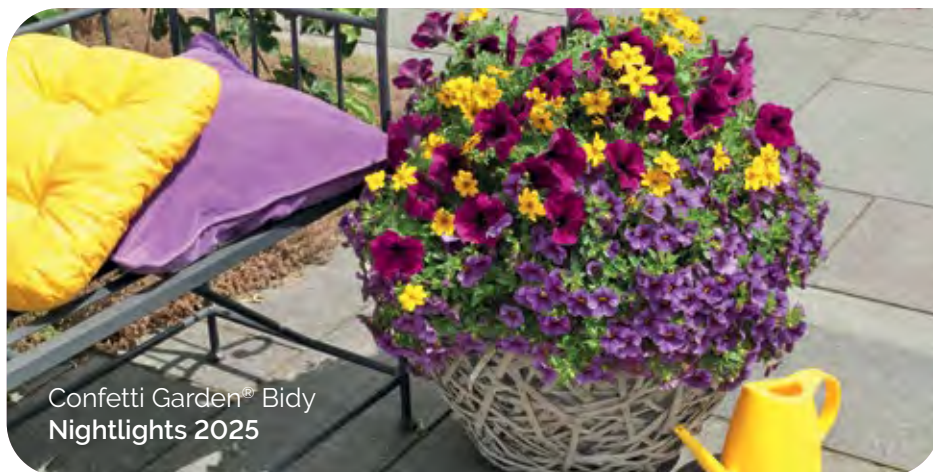

# Confetti Garden® Trio Blueberry Parfait Mix

**20 TOP  
25 PICKS**

**Voted BEST NEW MIX 2024**  
by CAST Attendees!

Our Bidy Confetti Garden® combinations feature our grower favorite, Bidy Gonzales. Paired with other cheerful colors, the Bidy Gonzales bidens adds a cheerful filler for combinations lasting from spring through fall.