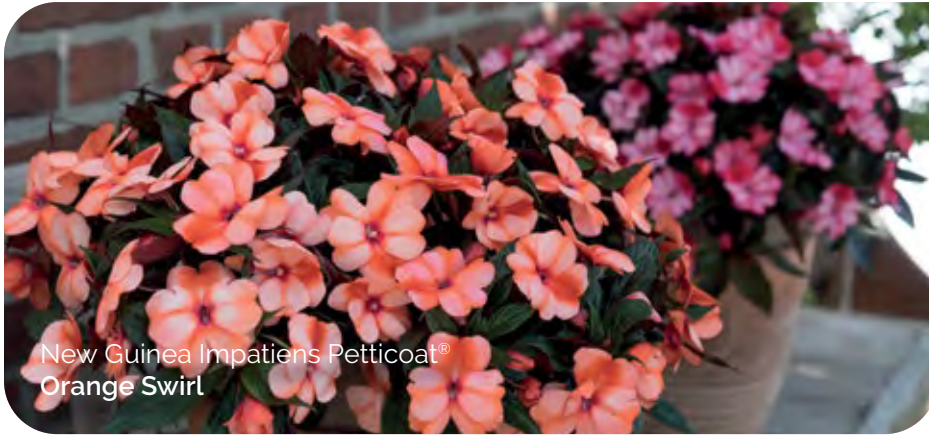

# New Guinea Impatiens | Petticoat®

New Guinea Impatiens Petticoat®  
Orange Swirl

The Petticoat® series is an early-flowering, uniform series with medium flower size and medium vigor.

New Guinea Impatiens  
Petticoat®  
Cherry Blossom | 30757