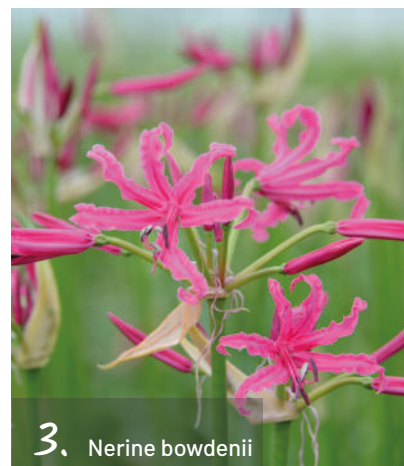

## LIST OF SCENTED PLANTS

- Convallaria (p. 24)
- Crinum powellii (p. 19)
- Freesia (p. 20)
- Gladiolus callianthus (p. 20)
- Lilium oriental + regale (p. 14-15)
- Mirabilis (p. 20)
- Paeonia (p. 26)

## LIST OF PLANTS THAT ATTRACT BEES & BUTTERFLIES

- Anemone (p. 18)
- Biodiversity Summer Mixture (p. 4)
- Crocosmia (p. 19)
- Dahlia (mignon, topmix, collaquette, classic, orchid types (p. 6-10)
- Echinacea (p. 25)
- Gladiolus (p. 12-13)
- Eremurus (p. 19)
- Gladiolus callianthus (p. 20)
- Iris hollandica (p. 20)
- Ixia (p. 20)
- Liatris (p. 26)
- Lupinus (p. 26)
- Mirabilis (p. 20)
- Papaver (p. 26-27)
- Rudbeckia (p. 27)
- Tritoma (Kniphofia) (p. 27)

# Top 10

1. Crocosmia Lucifer

2. Gladiolus Large Flowering Mix

3. Nerine bowdenii

4. Liatris spicata

5. Liliium Oriental Mix

6. Convallaria majalis

FRIENDLY