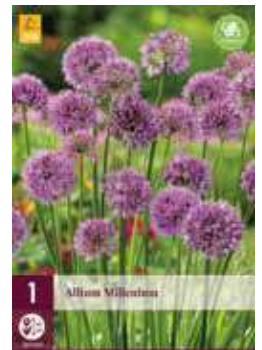

Perennials are important in the garden as a base for borders where spring and spring bulbs can be planted. Perennials come back every year and increase in size.

Perennials

120.150 size I
Achillea Terracotta

120.200 size 1/2
Agapanthus africanus
Albus

120.240 size 1/2
Agapanthus
Black Buddhist

120.250 size 1/2
Agapanthus
Blue Giant

120.385 size I
Alcea rosea
Double Pink

120.396 size I
Alcea rosea Double
Red

120.397 size I
Alcea rosea Double
White

120.400 size I
Alcea rosea Nigra

120.470 size I
Alcea rosea
Peaches 'n Dreams

120.500 size I
Allium millenium

120.580 size I
Alstroemeria Lutea

120.600 size I
Alstroemeria aurea
Orange King

120.950 size I
Aster dumosus Jenny