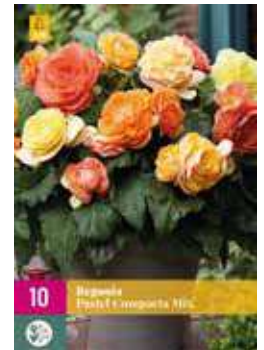

132.773 size 3/4
Begonia Pastel
Compacta Mix