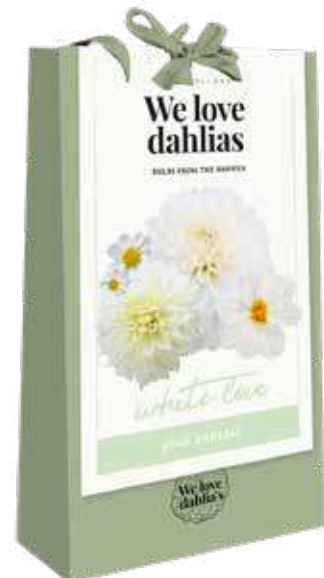

700.760
Bag with 4 Dahlias in purple colours
size I

700.765
12 bags Purple Love per outer

SALMON LOVE

700.770
Bag with 4 Dahlias in salmon colours
size I

700.775
12 bags Salmon Love per outer

WHITE LOVE

700.780
Bag with 4 Dahlias in white colours
size I