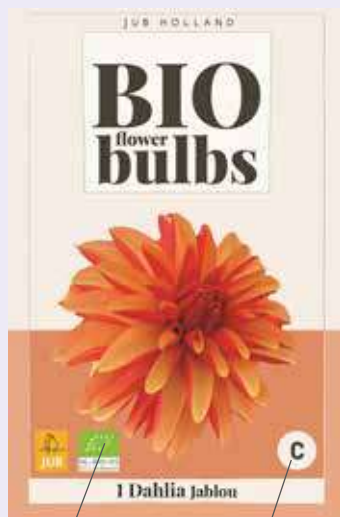

FRONT

The official international SKAL logo used for organic (bio) products

Retail price code

Sustainable Supplier seal. See website: www.sustainablesuppliers.nl

Information about how organic bulbs are being cultivated