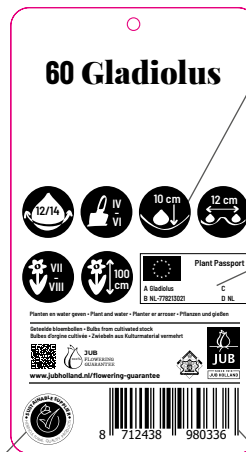

BACK

Plant Passport has the exact information (traceable) about the origin of the bulbs

JUB flowering guarantee See website: www.jubholland.nl/flowering-guarantee. By scanning the QR code you immediately reach the correct website

NETLONS WITH LABELS

The amount of bulbs in this netlon fills an area of 1m²

Our netlon labels are made of 100% recyclable material

6 pictograms with bulb information and planting instructions

Plant Passport has the exact information (traceable) about the background/ origin of the bulbs