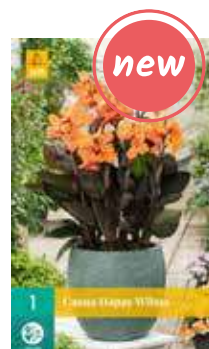

111.530 size I
Happy Wilma®