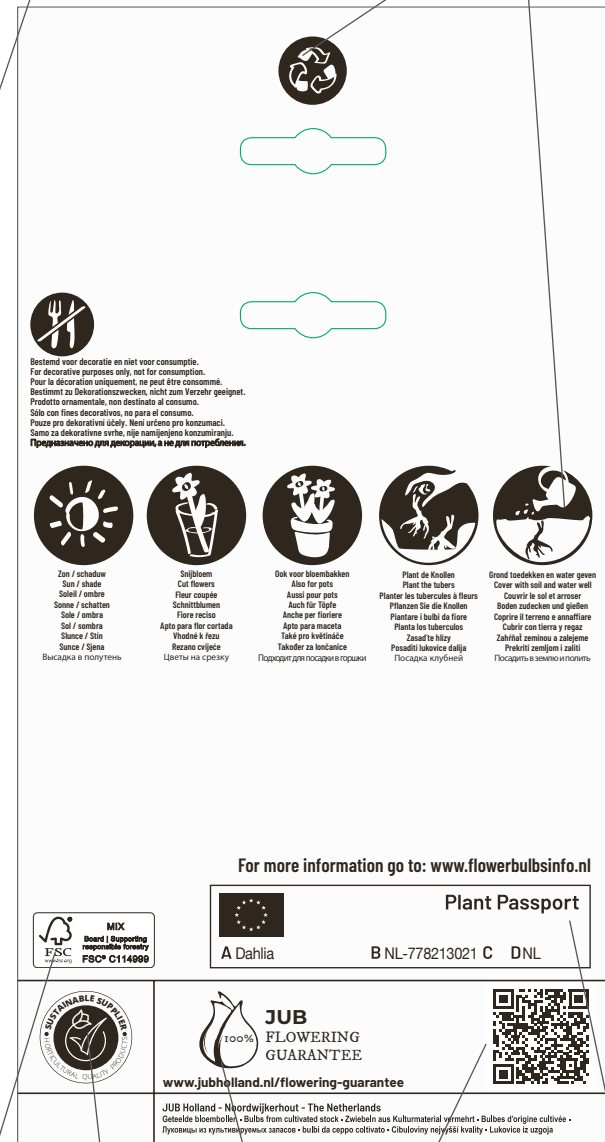

For more information go to: www.flowerbulbsinfo.nl

Plant Passport

A Dahlia

B NL-778213021 C DNL

www.jubholland.nl/flowering-guarantee

BACK

Plant Passport has the exact information (traceable) about the origin of the bulbs

JUB flowering guarantee See website: www.jubholland.nl/flowering-guarantee. By scanning the QR code you immediately reach the correct website