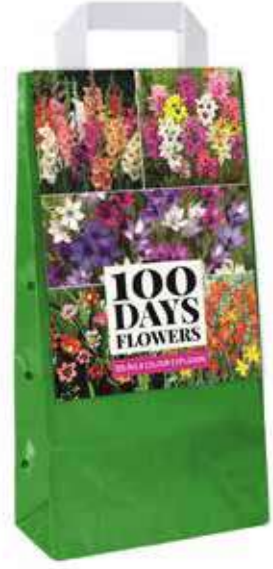

BULB GARDEN COLOUR EXPLOSION

700.070

Carrier bag with 125 bulbs.
5 varieties

700.071

12 Bags per outer