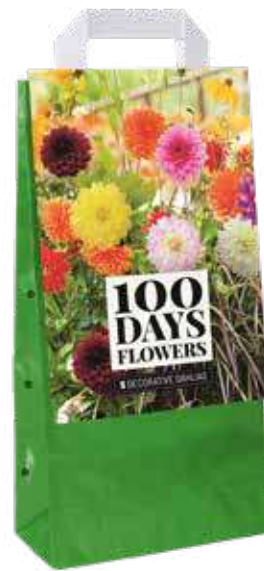

700.785
12 bags White Love per outer

Bulb Garden bags

80 GLADIOLUS MIX

700.005
Carrier bag with 80 bulbs
Size 10/12

700.006
12 Bags per outer

5 DAHLIA CACTUS MIX

700.015
Carrier bag with 5 bulbs
Size I

700.016
12 Bags per outer