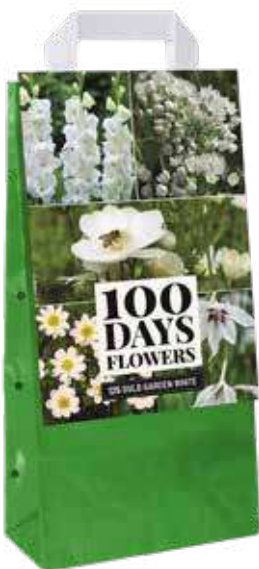

BULB GARDEN WHITE

700.062

Carrier bag with 125 bulbs.
5 varieties

700.063

12 Bags per outer