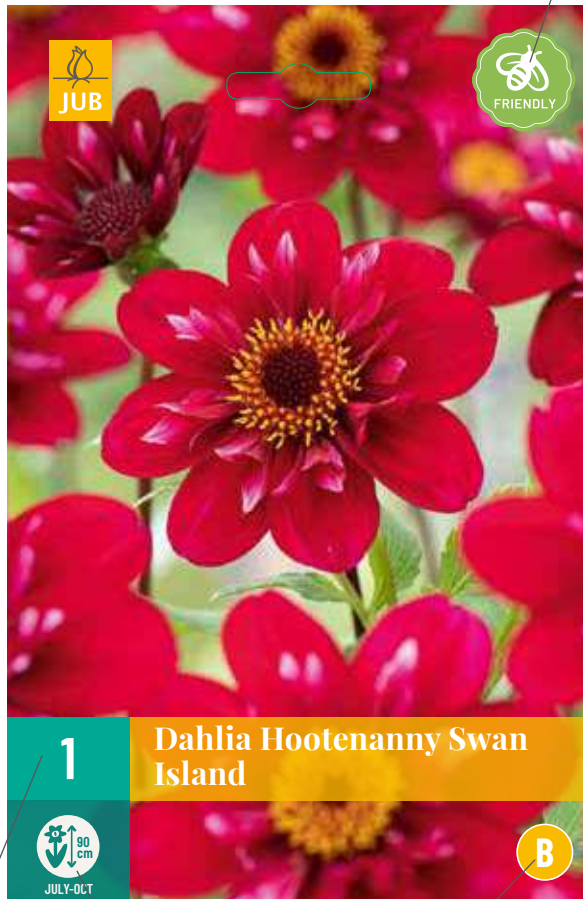

Information on packages

REGULAR CAPPERS

6 pictograms with bulb information and planting instructions

Sustainable Supplier seal; See website: www.sustainablesuppliers.nl

A unique bar code for each product/package

5 pictograms with bulb planting instructions in 9 languages

FRONT

Quantity per pack

Retail price code

Flowering height (cm) and flowering month

FSC code: cardboard from responsible sources

Sustainable Supplier seal. See website: www.sustainablesuppliers.nl

Bee attracting bulbs

Recycling symbol