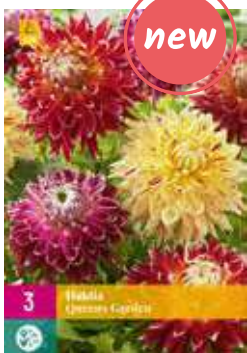

132.553 size I
Queens Garden