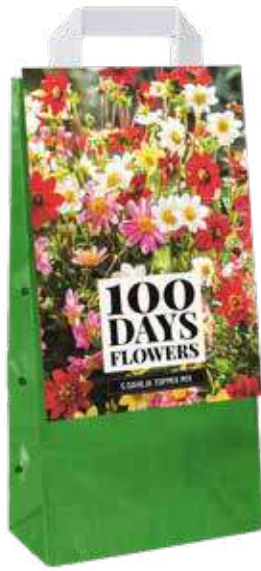

5 DAHLIA DECO MIX

700.020
Carrier bag with 5 bulbs
Size I

700.021
12 Bags per outer

5 DAHLIA POMPON MIX

700.035
Carrier bag with 5 bulbs
Size I

700.036
12 Bags per outer

5 DAHLIA TOPMIX

700.045
Carrier bag with 5 bulbs
Size I