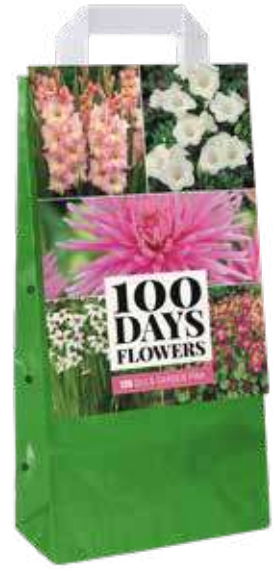

12 Bags per outer

BULB GARDEN BLUE

700.055

Carrier bag with 125 bulbs.
5 varieties

700.056

12 Bags per outer

BULB GARDEN PINK

700.060