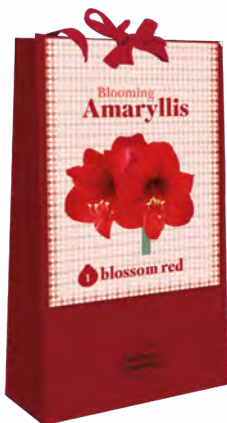

BLOOMING AMARYLLIS

BLOSSOM RED

722.400

red amaryllis, size 28/30