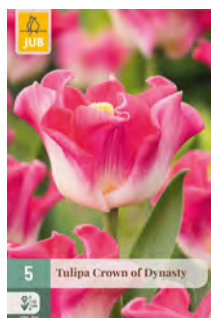

## TULIPA

Crown type

5 Tulipa Crown of Dynasty

302.915 11/12  
Crown of Dynasty

5 Tulipa Crown of Negrita

302.935 11/12  
Crown of Negrita

5 Tulipa Red Dress

302.955 11/12  
Red Dress