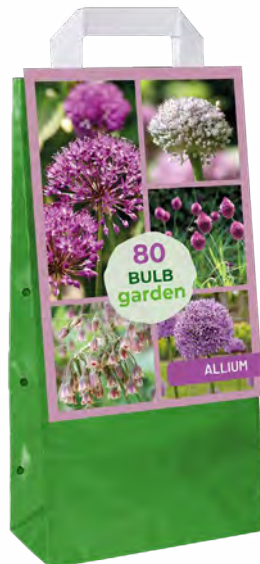

ALLIUM

720.073

Carrier bag with 80 alliums.
5 varieties
(separately packed)