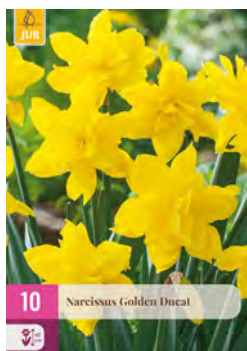

324.580 11/12  
Mata Hari

324.600 11/12  
Striped Crown

324.650 11/12  
Vendeeglobe

NARCISSUS

322.830 10/12  
Botanical Mix

322.890 12/14  
Carlton

322.950 12/14  
Double Mix

322.970 10/12  
February Gold