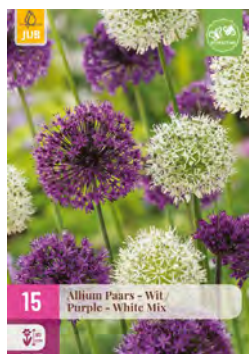

323.540 10/12
Allium
Purple - White Mix