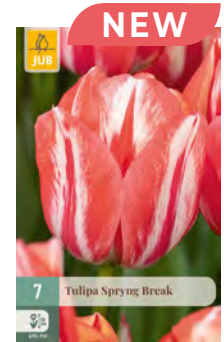

## TULIPA

Darwin Hybride  
Darwin hybrid

cont'd

302.340 11/12  
Purple Pride

302.350 11/12  
Red Impression

302.355 11/12  
Robbedoes

302.360 11/12  
Salmon Impression

302.370 11/12  
Spryng Break