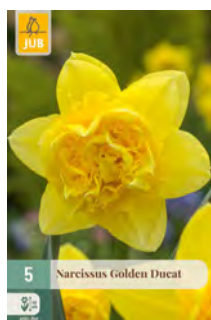

NARCISSUS

Dubbel
Double
Gefüllte

306.060 12/14
Golden Ducat