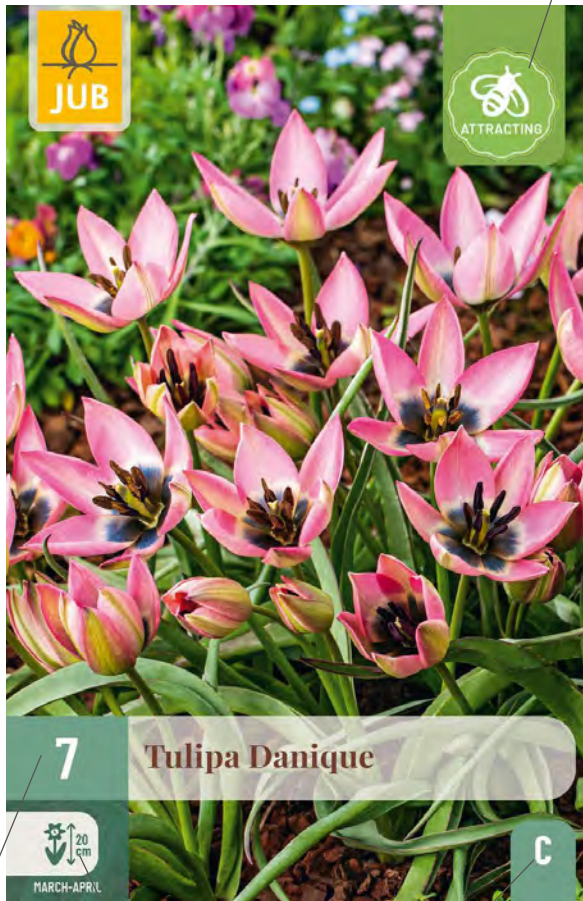

Information on packages

REGULAR CAPPERS

6 pictograms with bulb information and planting instructions

Sustainable Supplier; See website: www.sustainablesuppliers.nl

A unique bar code for each product/package
Bee attracting bulbs

pictograms with bulb planting instructions in 4 languages

Recycling symbol

Recycling information

FRONT

Quantity per pack

Retail price code

Flowering height (cm) and flowering months