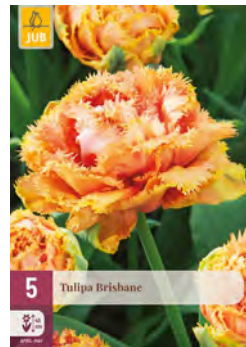

5 Tulipa Brest

5 Tulipa Cabanna

5 Tulipa Brisbane

313.429 11/12
Brisbane