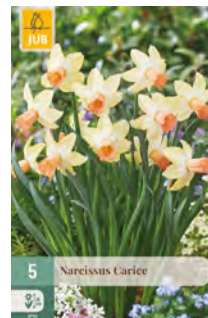

306.693 12/14
Carice